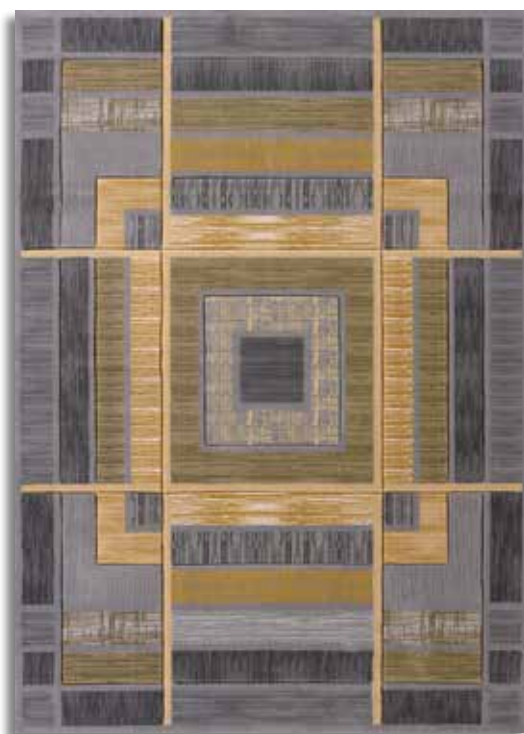

#### Sizes

- Scatter - 1'10" x 2'8" (57cm x 80cm)
- Petite Accent - 2'7" x 4'2" (80cm x 128cm)
- Runner - 2'7" x 7'4" (80cm x 225cm)
- Room Size - 5'3" x 7'6" (160cm x 230cm)
- Oversize - 7'10" x 10'6" (240cm x 320cm)

1'10" x 2'8" | 2'7" x 4'2" | 2'7" x 7'4" | 5'3" x 7'6" | 7'10" x 10'6"

510 25029/Ambience - Terracotta

510 25066/Ambience - Smoke Blue

702 25071/Ambience - Silver

510 28845/Floral Canvas - Green

702 28872/Floral Canvas - Grey

510 28834/Floral Canvas - Burgundy

1'10" x 2'8" | 2'7" x 4'2" | 2'7" x 7'4" | 5'3" x 7'6" | 7'10" x 10'6"

1'10" x 2'8" | 2'7" x 4'2" | 2'7" x 7'4" | 5'3" x 7'6" | 7'10" x 10'6"

702 33759/Echelon - Toffee